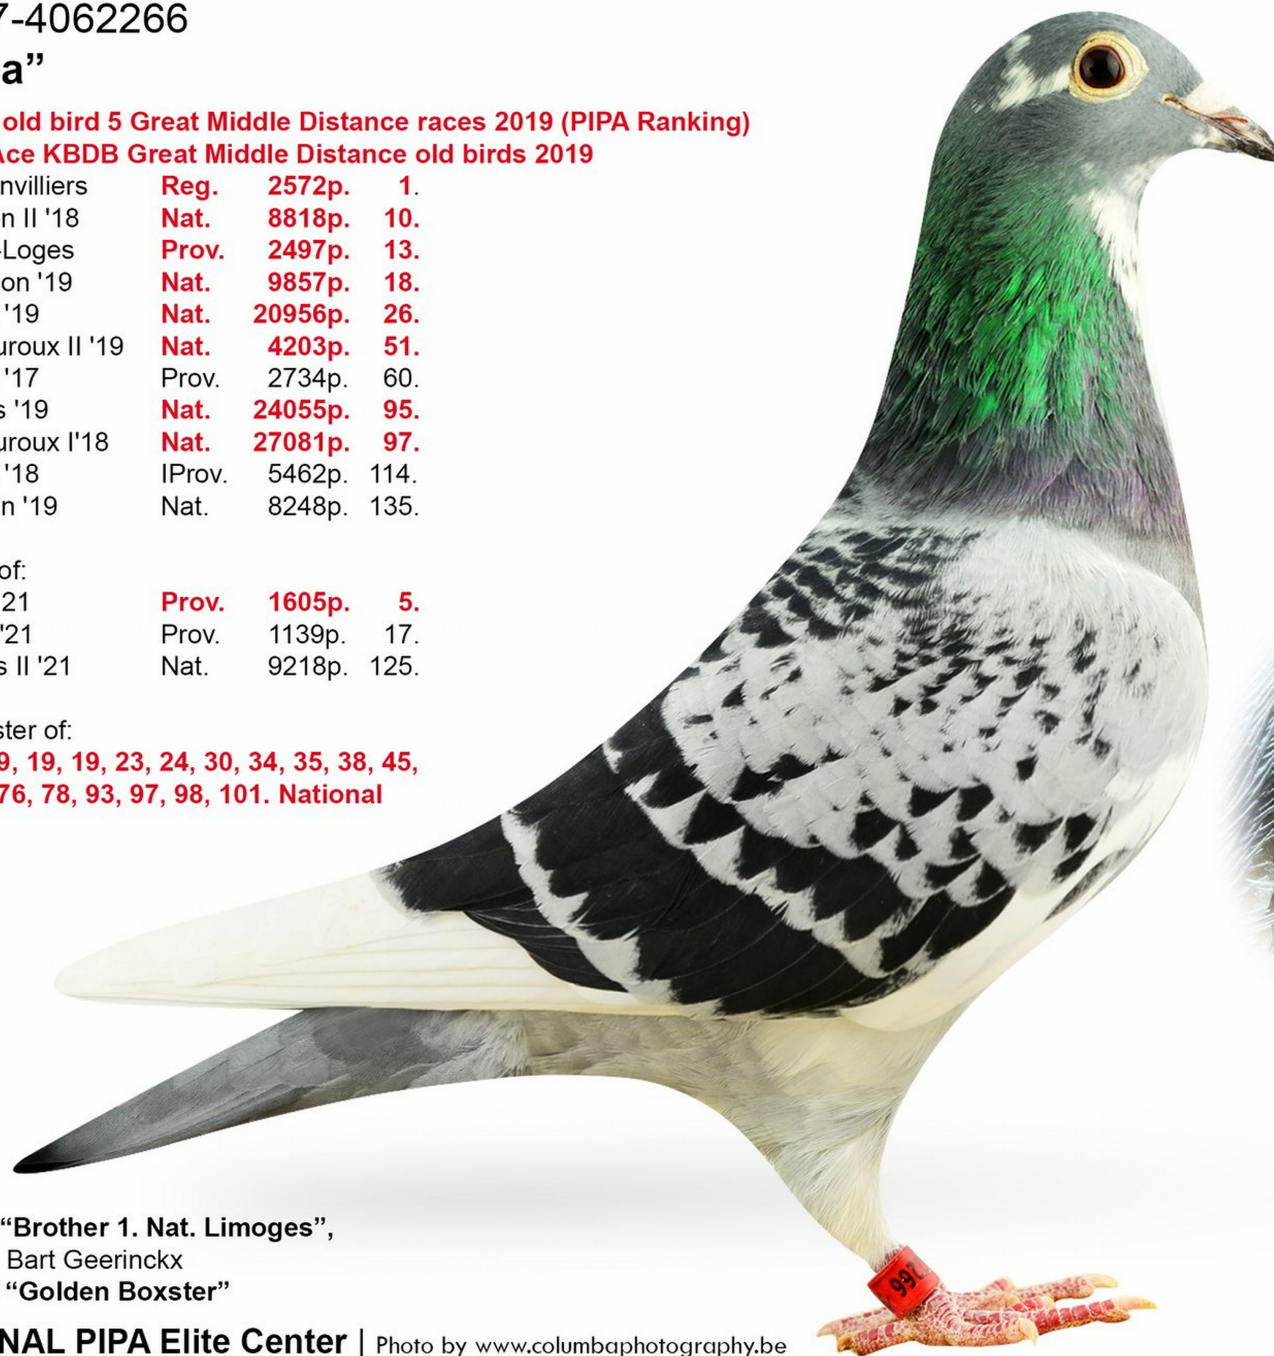

BE17-4062266

“Jana”

2. Best old bird 5 Great Middle Distance races 2019 (PIPA Ranking)

4. Nat Ace KBDB Great Middle Distance old birds 2019

Chevrainvilliers	Reg.	2572p.	1.
Argenton II '18	Nat.	8818p.	10.
Fay-Au-Loges	Prov.	2497p.	13.
Montluçon '19	Nat.	9857p.	18.
Vierzon '19	Nat.	20956p.	26.
Châteauroux II '19	Nat.	4203p.	51.
Vierzon '17	Prov.	2734p.	60.
Bourges '19	Nat.	24055p.	95.
Châteauroux I '18	Nat.	27081p.	97.
Vierzon '18	IProv.	5462p.	114.
Issoudun '19	Nat.	8248p.	135.

Mother of:

Salbris '21	Prov.	1605p.	5.
Nevers '21	Prov.	1139p.	17.
Limoges II '21	Nat.	9218p.	125.

(Half)sister of:

9, 12, 19, 19, 19, 23, 24, 30, 34, 35, 38, 45,
60, 65, 76, 78, 93, 97, 98, 101. National

Father: “Brother 1. Nat. Limoges”,

Original Bart Geerinckx

Mother: “Golden Boxster”

ORIGINAL PIPA Elite Center | Photo by www.columbaphotography.be

PIPA ELITE CENTER

Eentveldstraat 18

9910 Knesselare

+ 32 9 374 38 87

info@p-e-c.be

PEC
PIPA Elite Center
Bred for Excellence