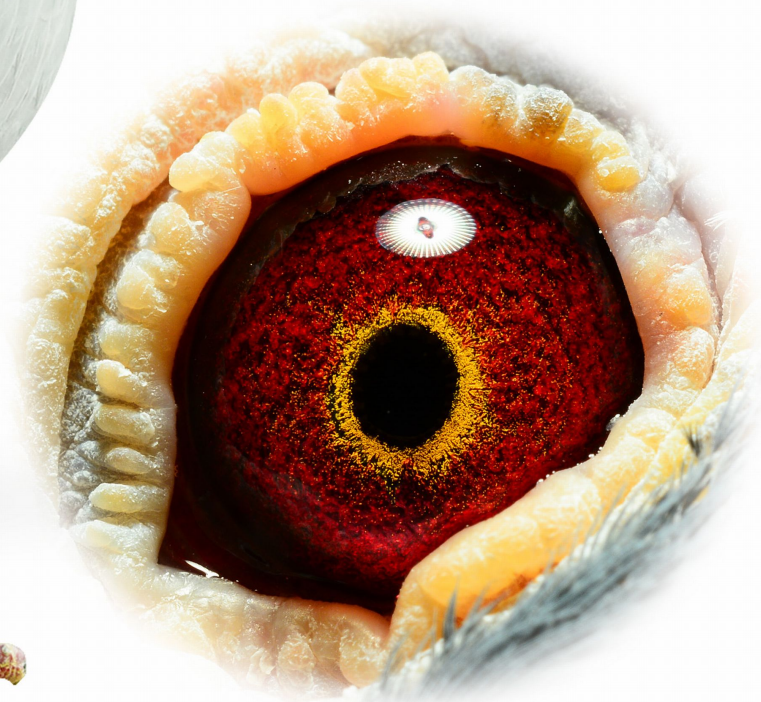

Raced by Casaert-Sénéchal
Original PIPA Elite Center